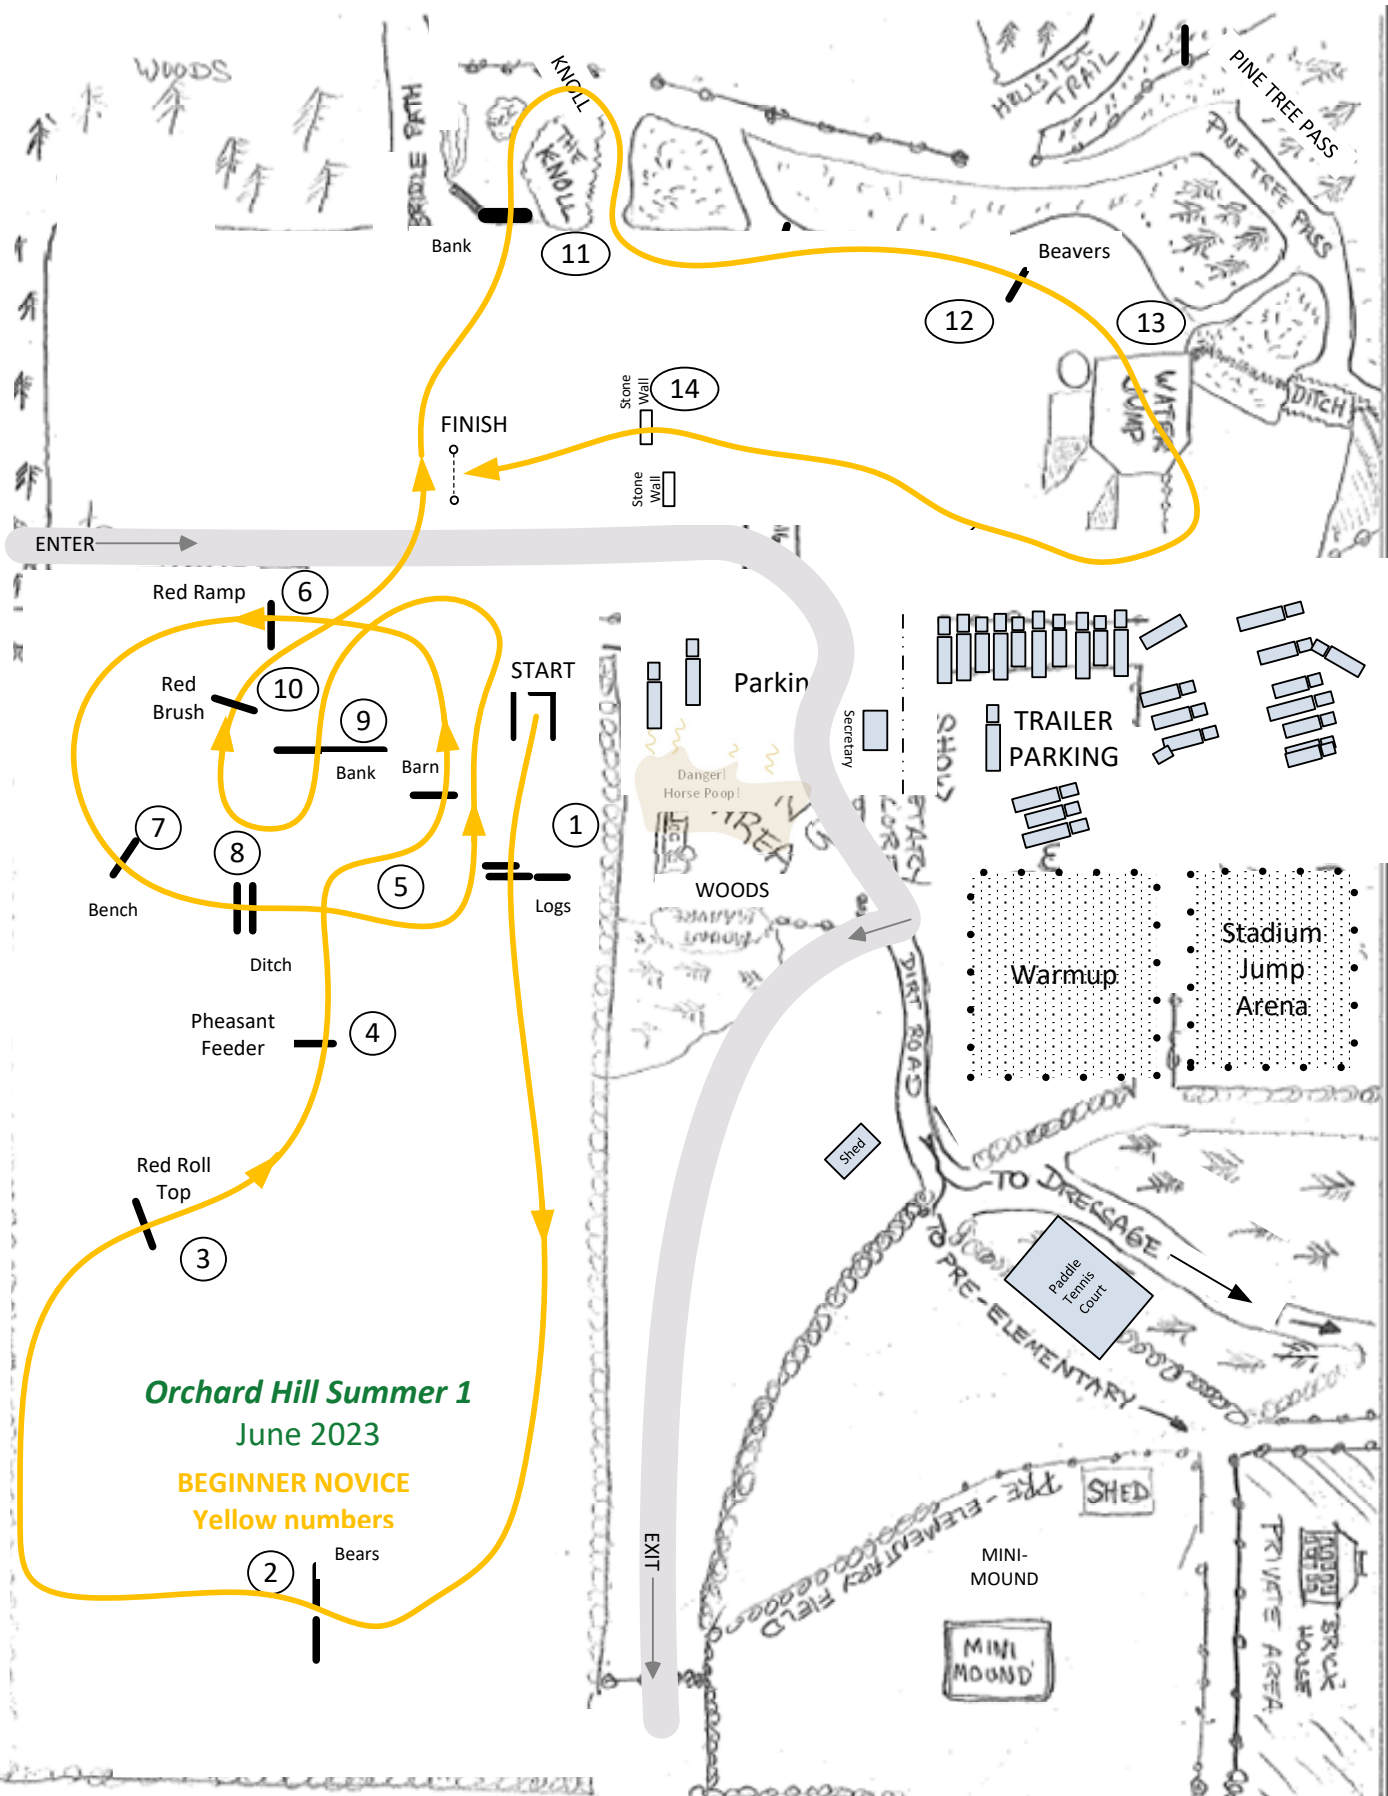

BREWER ROAD (No Parking Please) TO ROUTE 62 WEST →

Orchard Hill Summer 1
June 2023

NOVICE
 Black on White numbers

SAWYER HILL RD to ROUTE 62 EAST / 495 →

WOODS

BREWER ROAD (No Parking Please) TO ROUTE 62 WEST →

Orchard Hill Summer 1
 June 2023
BEGINNER NOVICE
 Yellow numbers

SAWYER HILL RD to ROUTE 62 EAST / 495 →

TO 62/495 →

BREWER ROAD (No Parking Please) TO ROUTE 62 WEST →

Orchard Hill Summer 1
 June 2023
 Adv Elementary
 (Intro) Red Numbers

SAWYER HILL RD to ROUTE 62 EAST / 495 →

Orchard Hill Summer 1
 June 2023
ELEMENTARY
 Blue numbers

BREWER ROAD (No Parking Please) TO ROUTE 62 WEST →

SAWYER HILL RD to ROUTE 62 EAST / 495 →

Orchard Hill Summer 1

June 2023

Pre-Elementary Cross Country