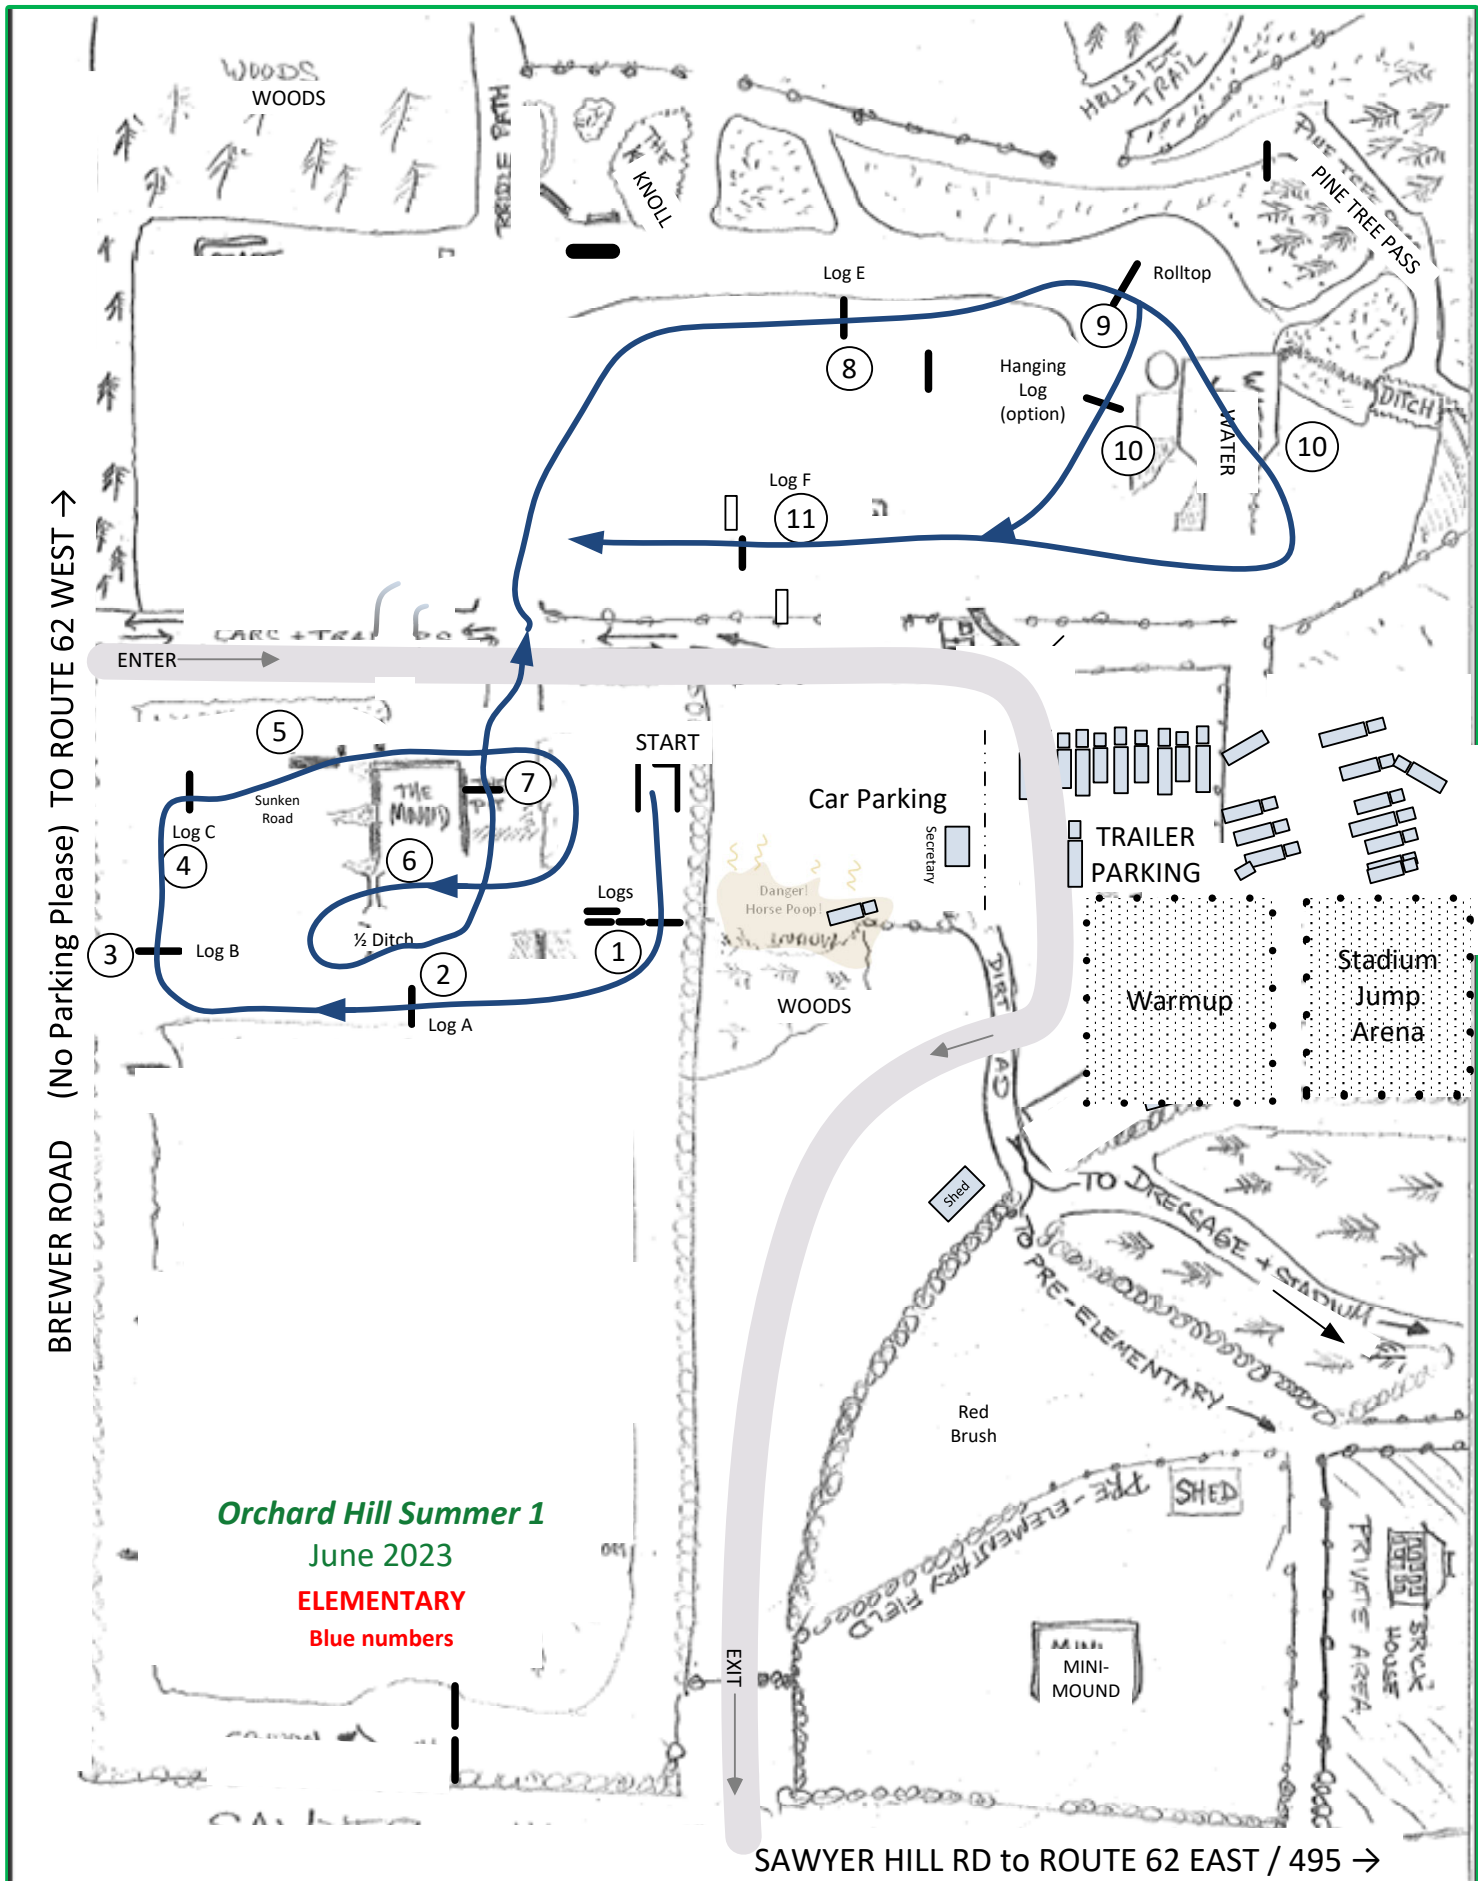

BREWER ROAD (No Parking Please) TO ROUTE 62 WEST →

Orchard Hill Summer 1
June 2023

NOVICE
 Black on White numbers

SAWYER HILL RD to ROUTE 62 EAST / 495 →

WOODS

BREWER ROAD (No Parking Please) TO ROUTE 62 WEST →

Orchard Hill Summer 1
 June 2023
BEGINNER NOVICE
 Yellow numbers

SAWYER HILL RD to ROUTE 62 EAST / 495 →

TO 62/495 →

BREWER ROAD (No Parking Please) TO ROUTE 62 WEST →

Orchard Hill Summer 1
 June 2023
 Adv Elementary
 (Intro) Red Numbers

SAWYER HILL RD to ROUTE 62 EAST / 495 →

Orchard Hill Summer 1
 June 2023
ELEMENTARY
 Blue numbers

BREWER ROAD (No Parking Please) TO ROUTE 62 WEST →

SAWYER HILL RD to ROUTE 62 EAST / 495 →

Orchard Hill Summer 1