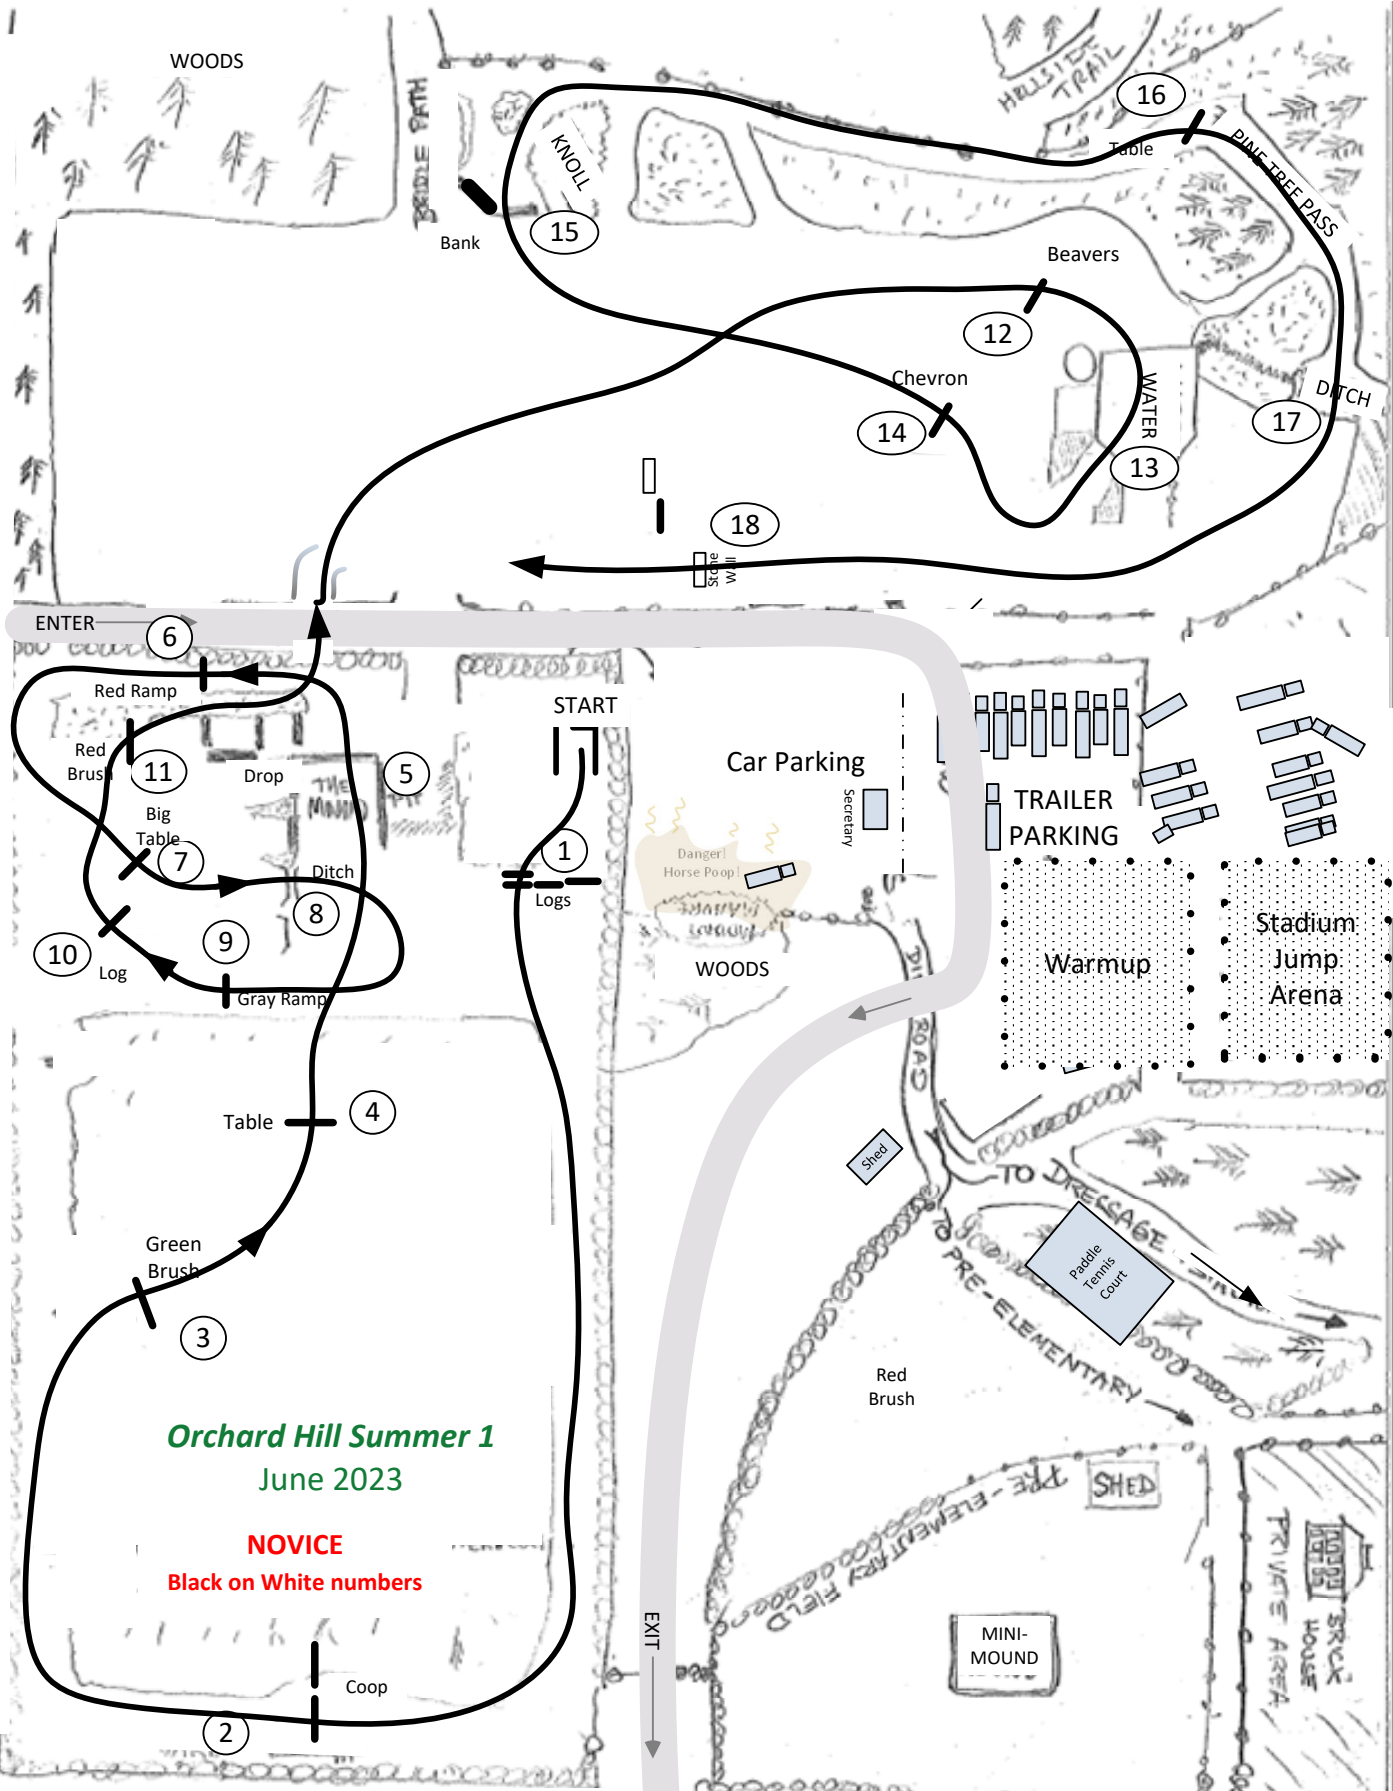

BREWER ROAD (No Parking Please) TO ROUTE 62 WEST →

Orchard Hill Summer 1
June 2023

NOVICE
 Black on White numbers

SAWYER HILL RD to ROUTE 62 EAST / 495 →

WOODS

BREWER ROAD (No Parking Please) TO ROUTE 62 WEST →

Orchard Hill Summer 1
 June 2023
BEGINNER NOVICE
 Yellow numbers

SAWYER HILL RD to ROUTE 62 EAST / 495 →

TO 62/495 →

BREWER ROAD (No Parking Please) TO ROUTE 62 WEST →

Orchard Hill Summer 1
 June 2023
 Adv Elementary
 (Intro) Red Numbers

SAWYER HILL RD to ROUTE 62 EAST / 495 →

Orchard Hill Summer 1
 June 2023
ELEMENTARY
 Blue numbers

BREWER ROAD (No Parking Please) TO ROUTE 62 WEST →

SAWYER HILL RD to ROUTE 62 EAST / 495 →

Orchard Hill Summer 1

June 2023

Pre-Elementary Cross Country