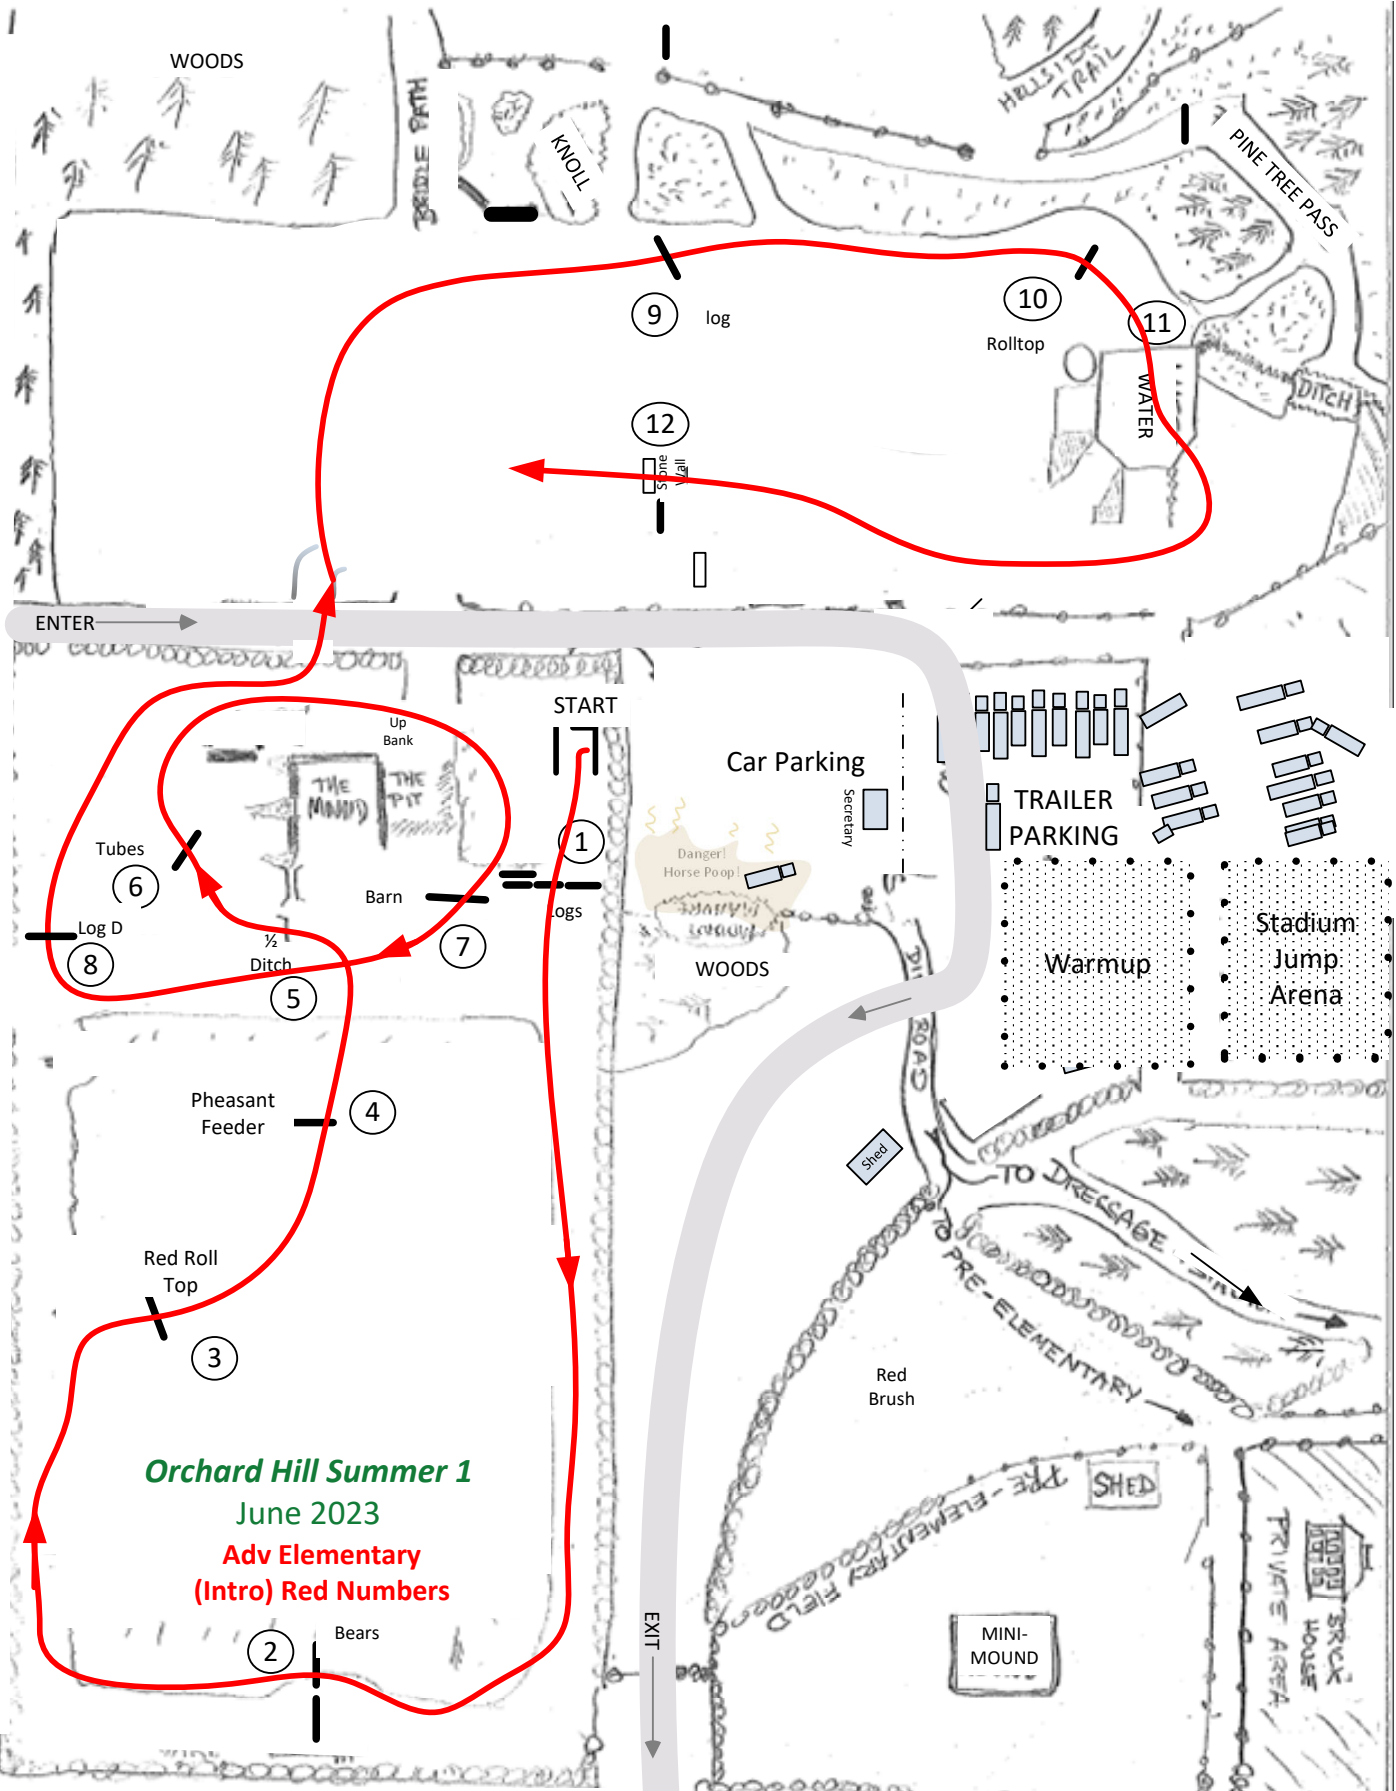

BREWER ROAD (No Parking Please) TO ROUTE 62 WEST →

Orchard Hill Summer 1
June 2023

NOVICE
 Black on White numbers

SAWYER HILL RD to ROUTE 62 EAST / 495 →

WOODS

BREWER ROAD (No Parking Please) TO ROUTE 62 WEST →

Orchard Hill Summer 1
 June 2023
BEGINNER NOVICE
 Yellow numbers

SAWYER HILL RD to ROUTE 62 EAST / 495 →

TO 62/495 →

BREWER ROAD (No Parking Please) TO ROUTE 62 WEST →

Orchard Hill Summer 1
 June 2023
 Adv Elementary
 (Intro) Red Numbers

SAWYER HILL RD to ROUTE 62 EAST / 495 →

Orchard Hill Summer 1
 June 2023
ELEMENTARY
 Blue numbers

BREWER ROAD (No Parking Please) TO ROUTE 62 WEST →

SAWYER HILL RD to ROUTE 62 EAST / 495 →

Orchard Hill Summer 1

June 2023

Pre-Elementary Cross Country