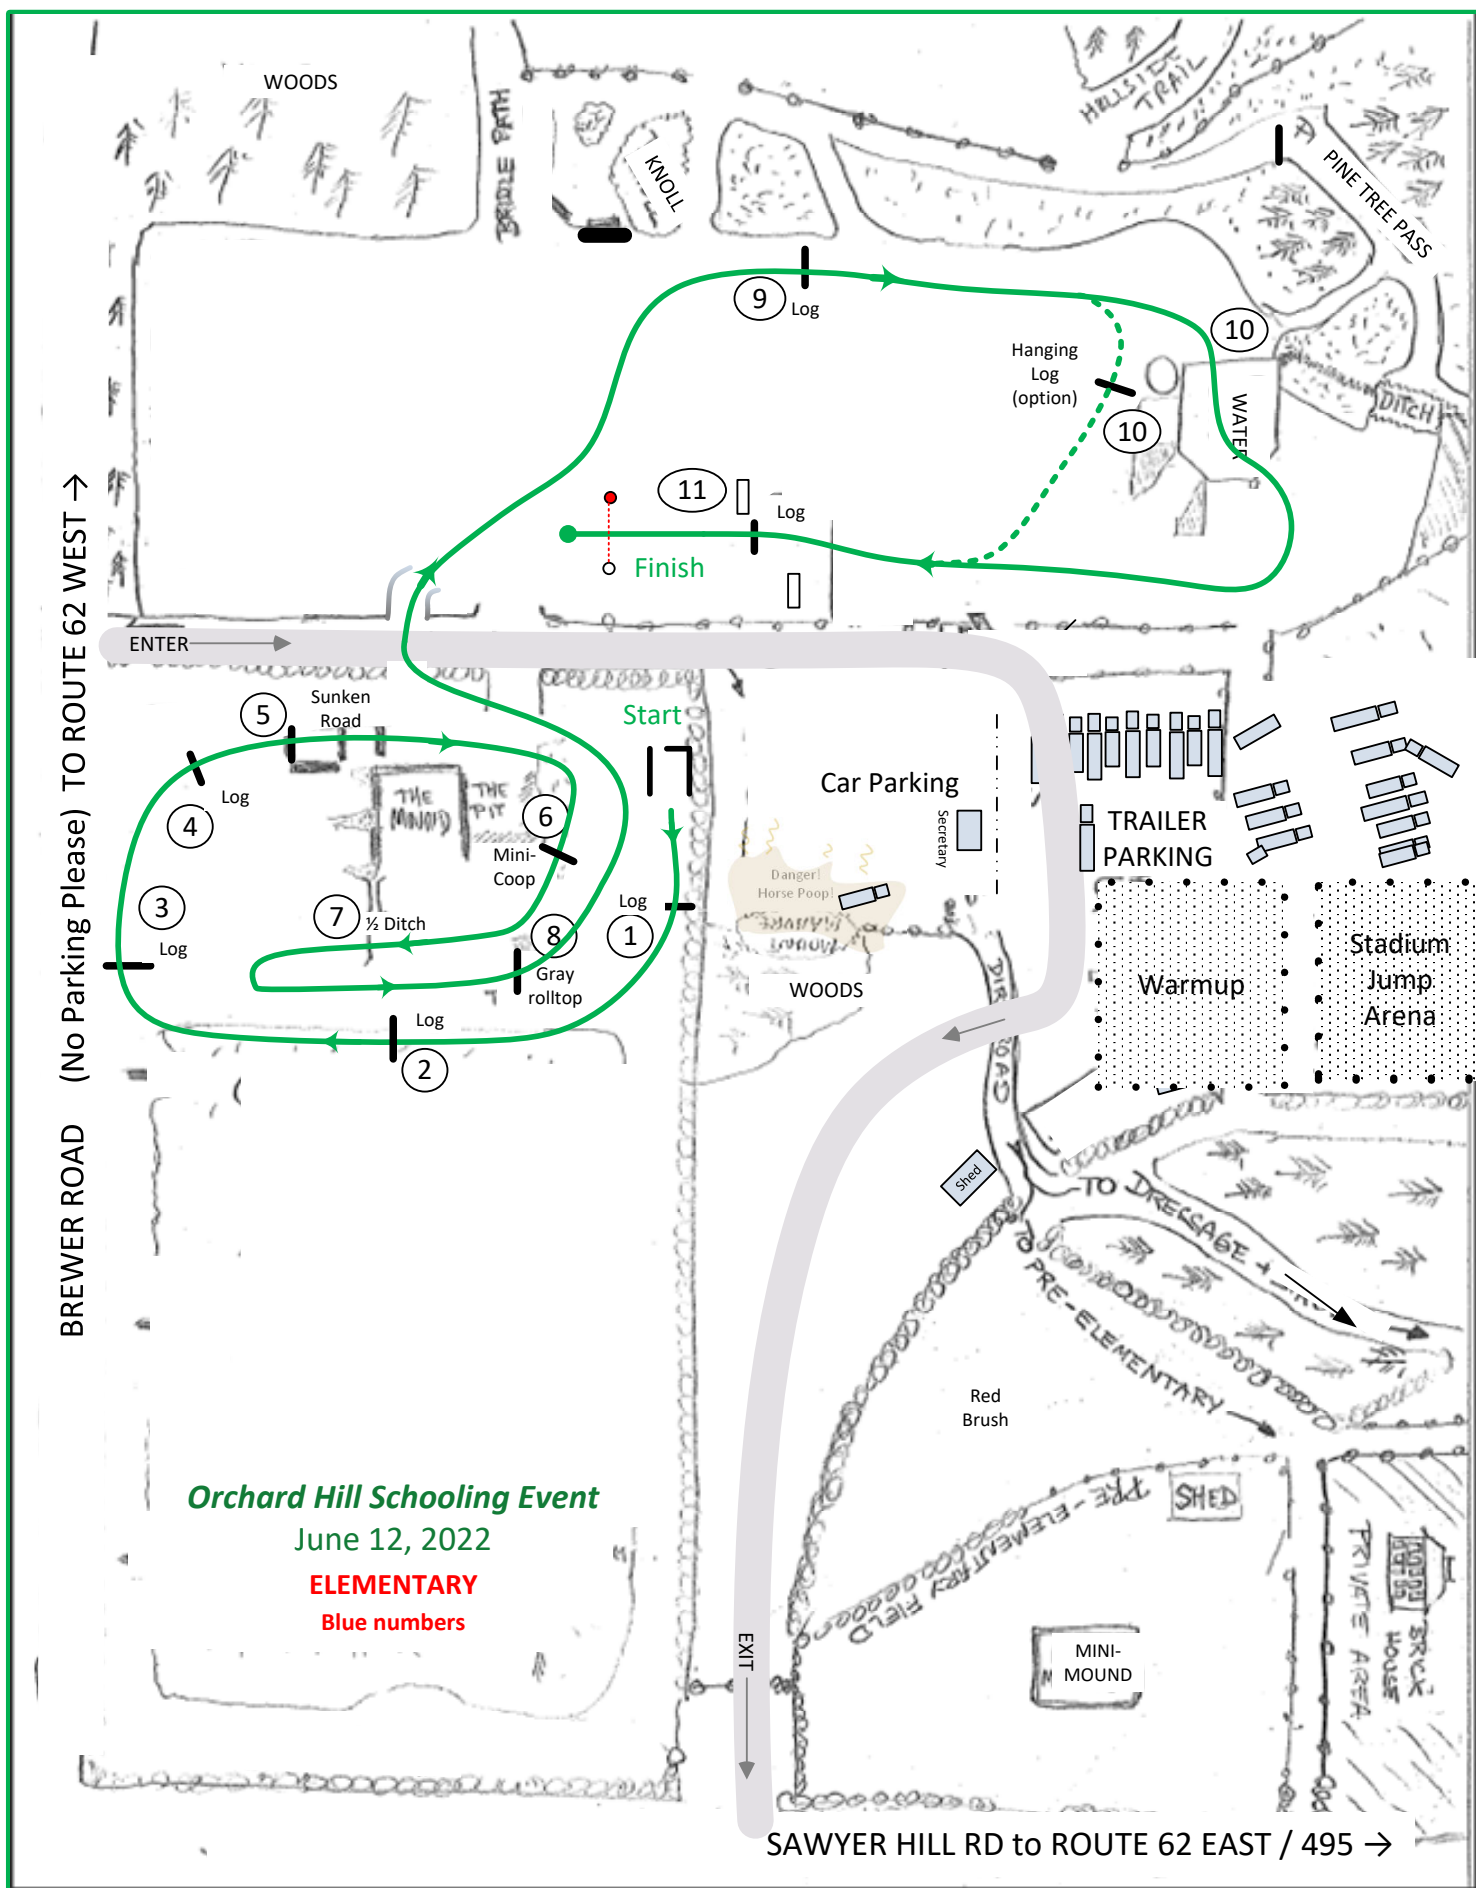

BREWER ROAD (No Parking Please) TO ROUTE 62 WEST →

ENTER →

EXIT ↓

SAWYER HILL RD to ROUTE 62 EAST / 495 →

BREWER ROAD (No Parking Please) TO ROUTE 62 WEST →

ENTER →

Orchard Hill Schooling Event
 June 12, 2022
ELEMENTARY
 Blue numbers

EXIT ↓

SAWYER HILL RD to ROUTE 62 EAST / 495 →

Orchard Hill Summer Horse Trials I
June 12, 2022

Pre-Elementary Cross Country