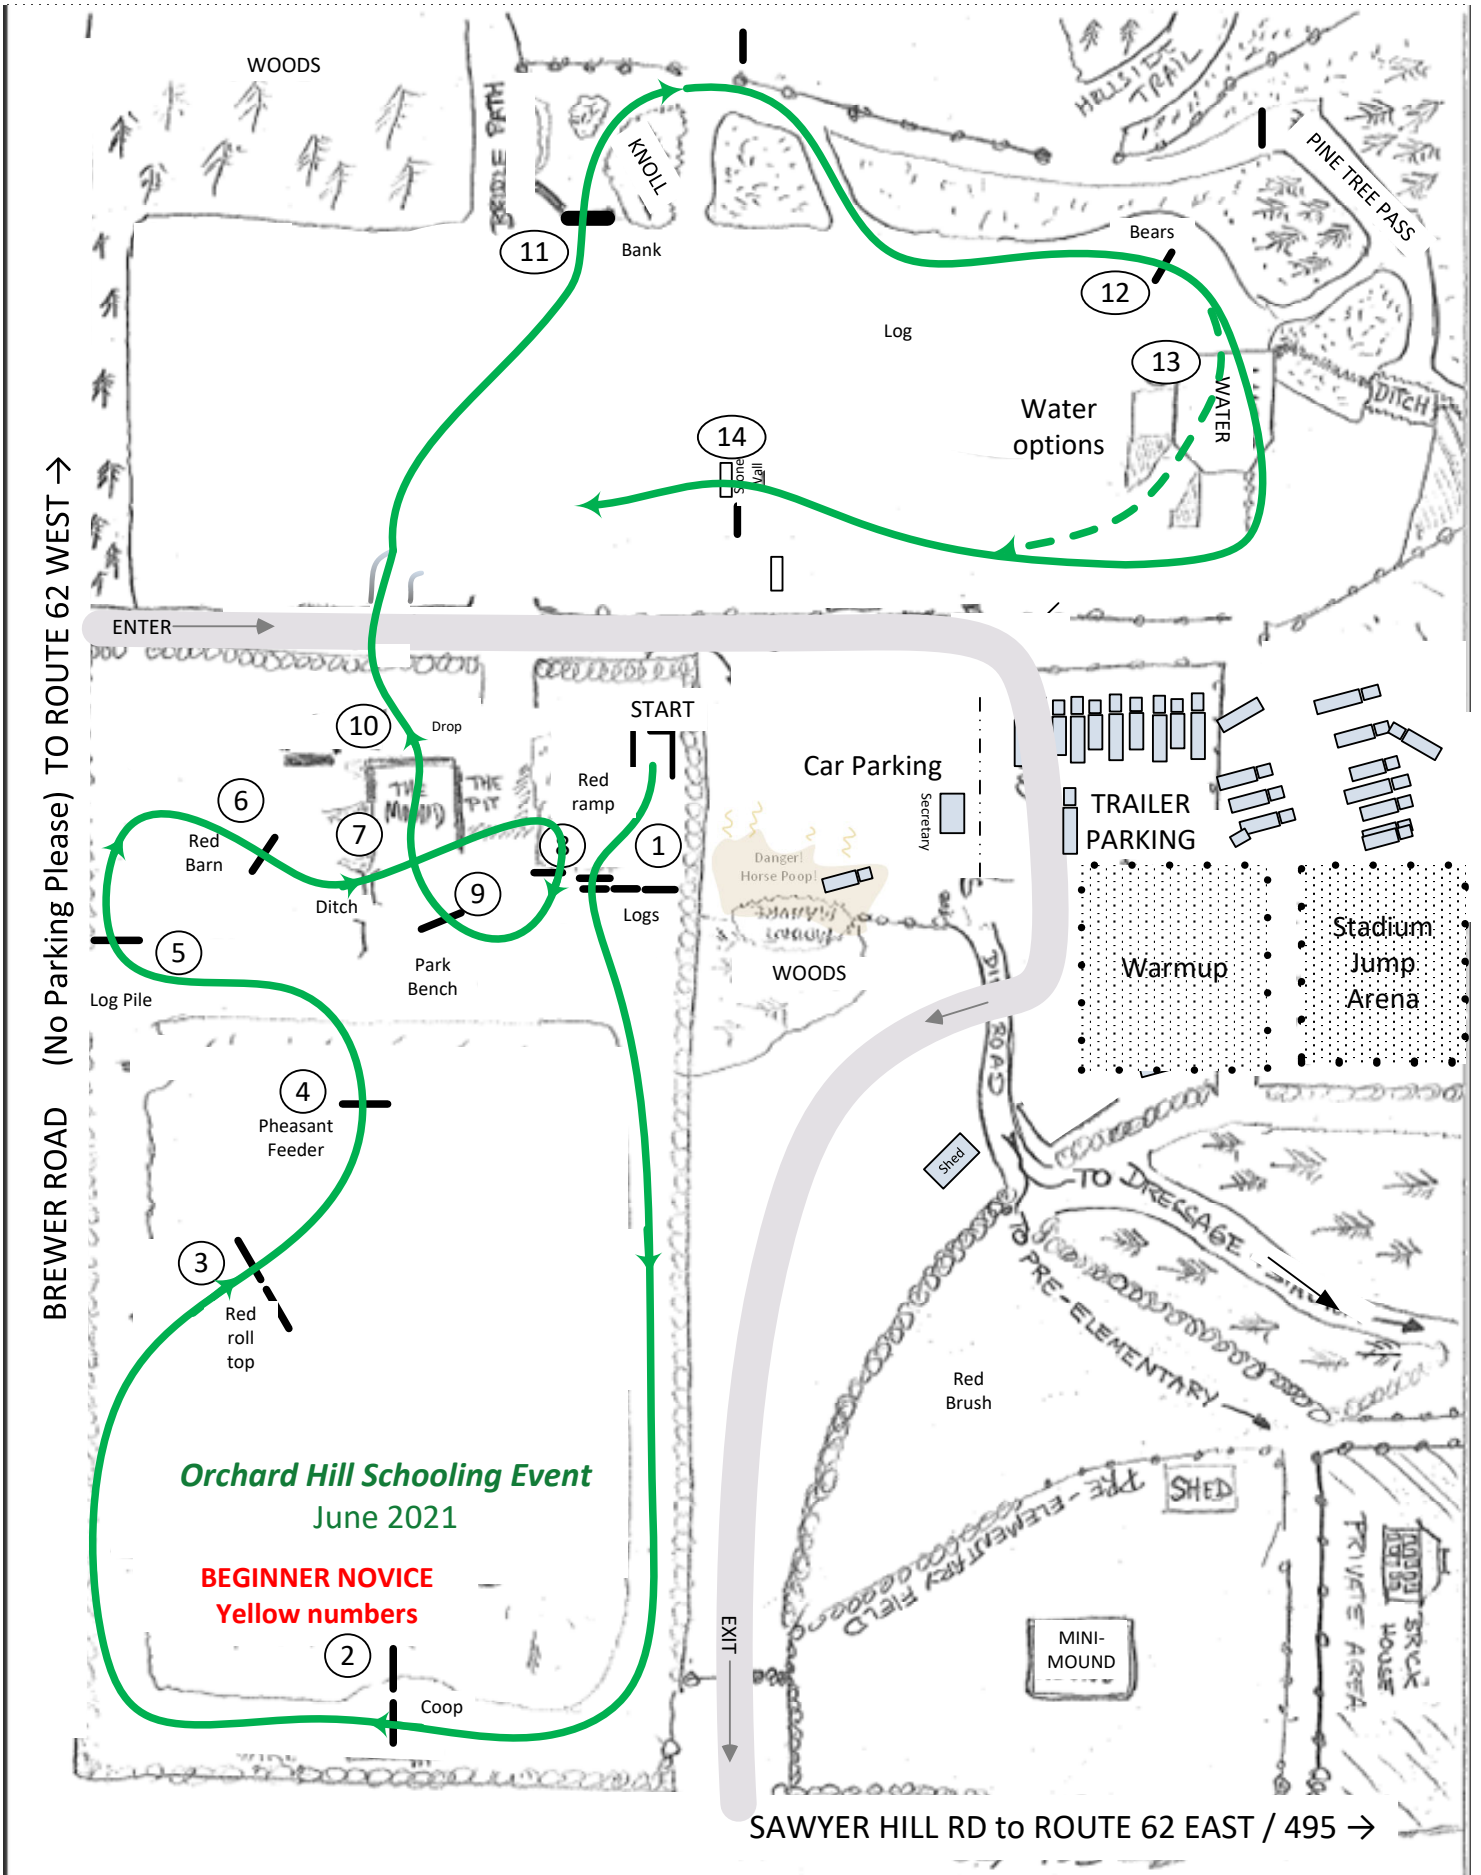

BREWER ROAD (No Parking Please) TO ROUTE 62 WEST →

ENTER →

START

EXIT ↓

SAWYER HILL RD to ROUTE 62 EAST / 495 →

Orchard Hill Summer Horse Trials I  
June 2021

Pre-Elementary Cross Country