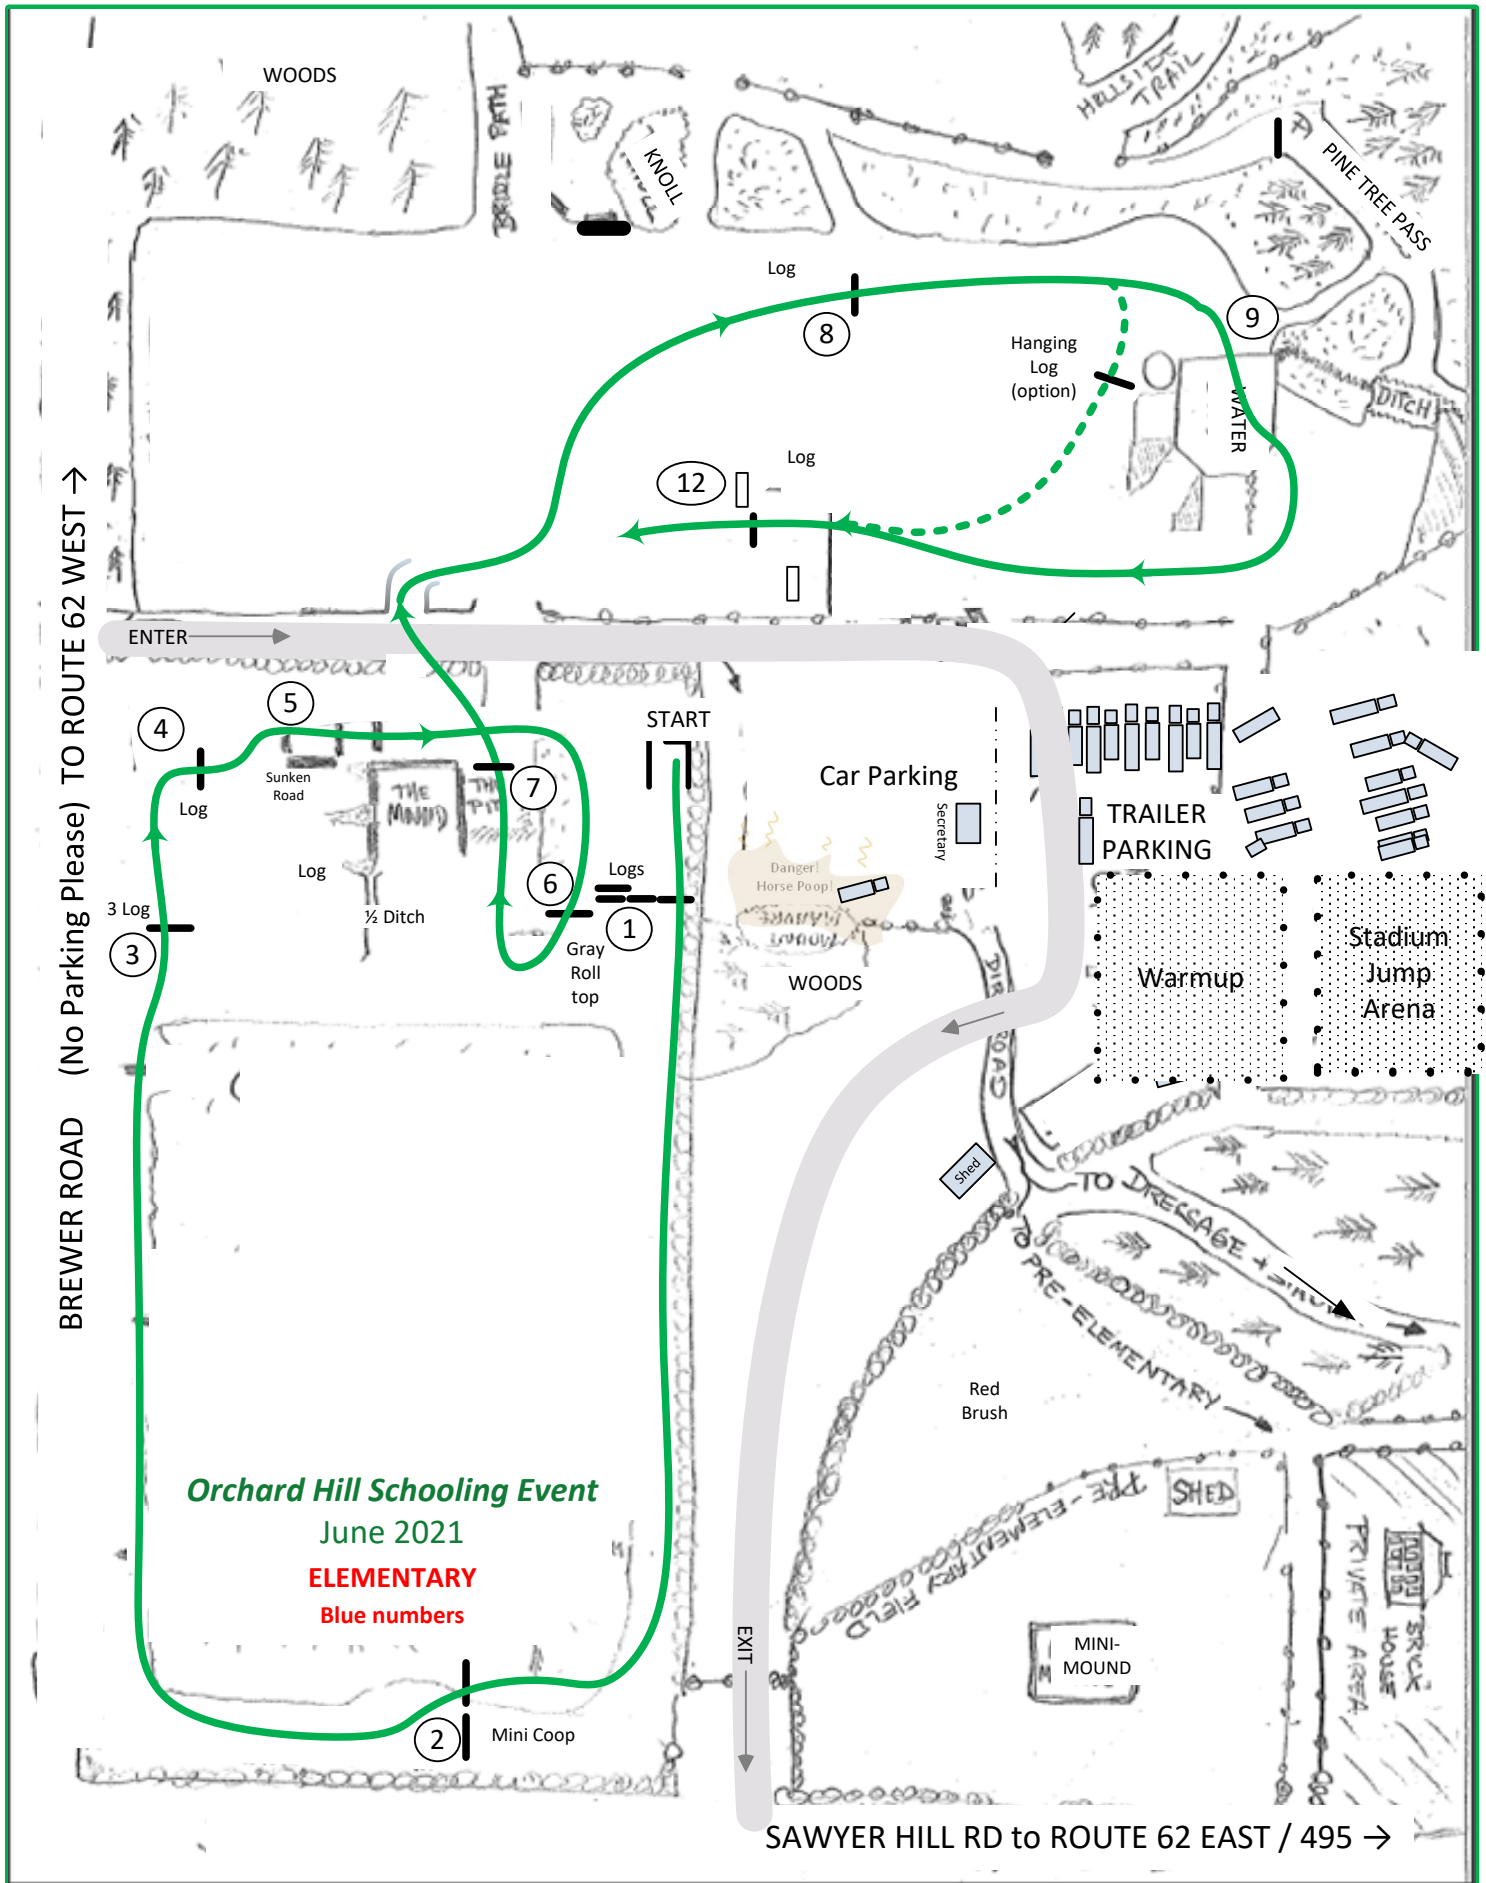

BREWER ROAD (No Parking Please) TO ROUTE 62 WEST →

ENTER →

START

EXIT ↓

SAWYER HILL RD to ROUTE 62 EAST / 495 →

Orchard Hill Summer Horse Trials I  
June 2021

Pre-Elementary Cross Country