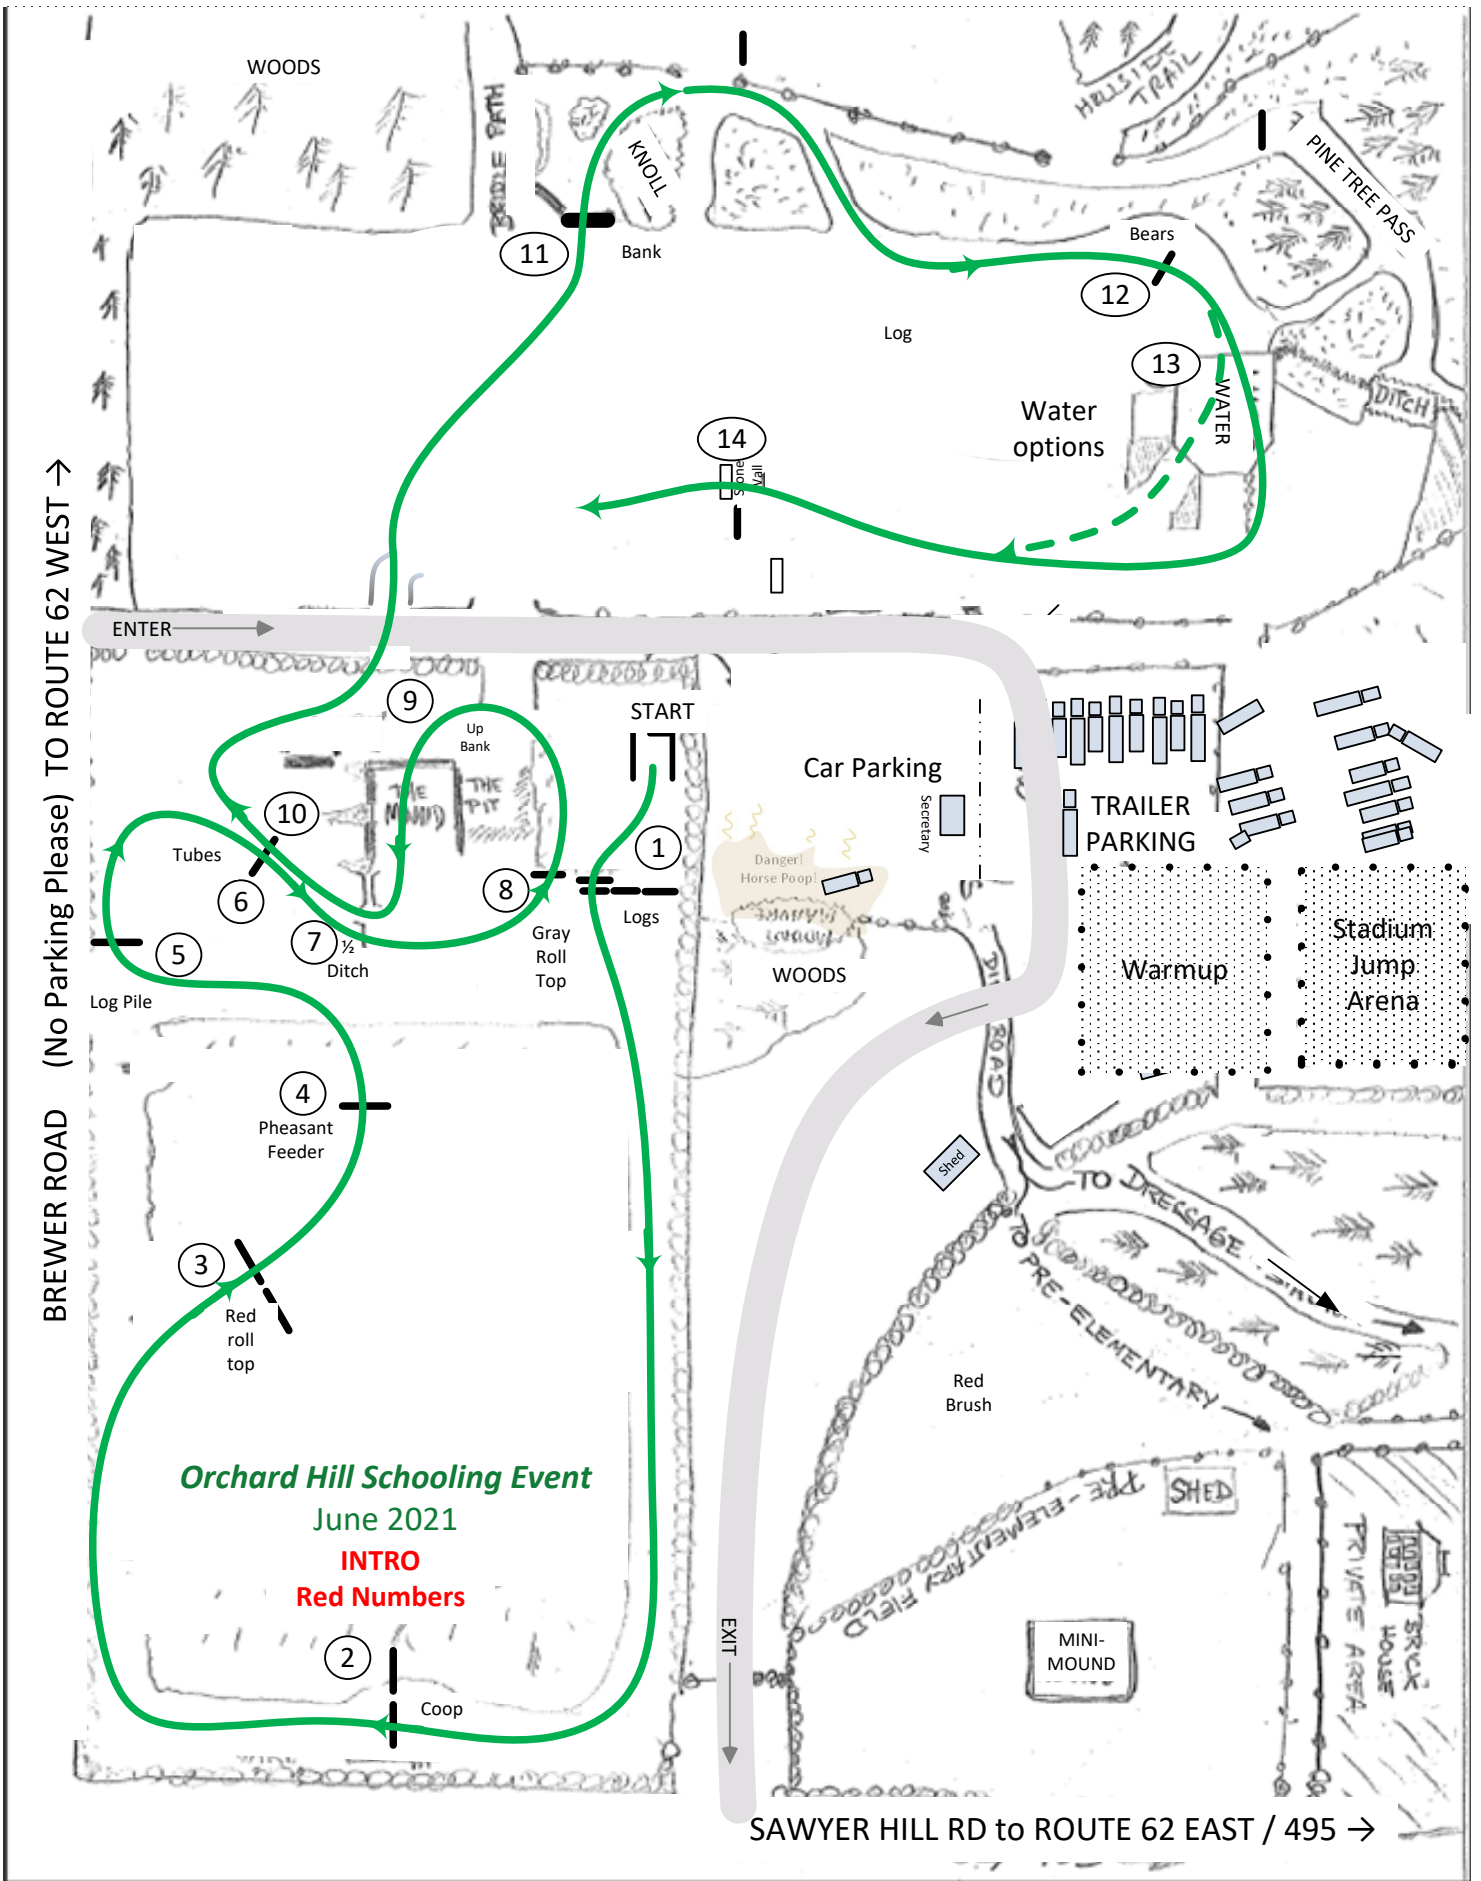

BREWER ROAD (No Parking Please) TO ROUTE 62 WEST →

ENTER →

START

EXIT ↓

SAWYER HILL RD to ROUTE 62 EAST / 495 →

Orchard Hill Summer Horse Trials I  
June 2021

Pre-Elementary Cross Country